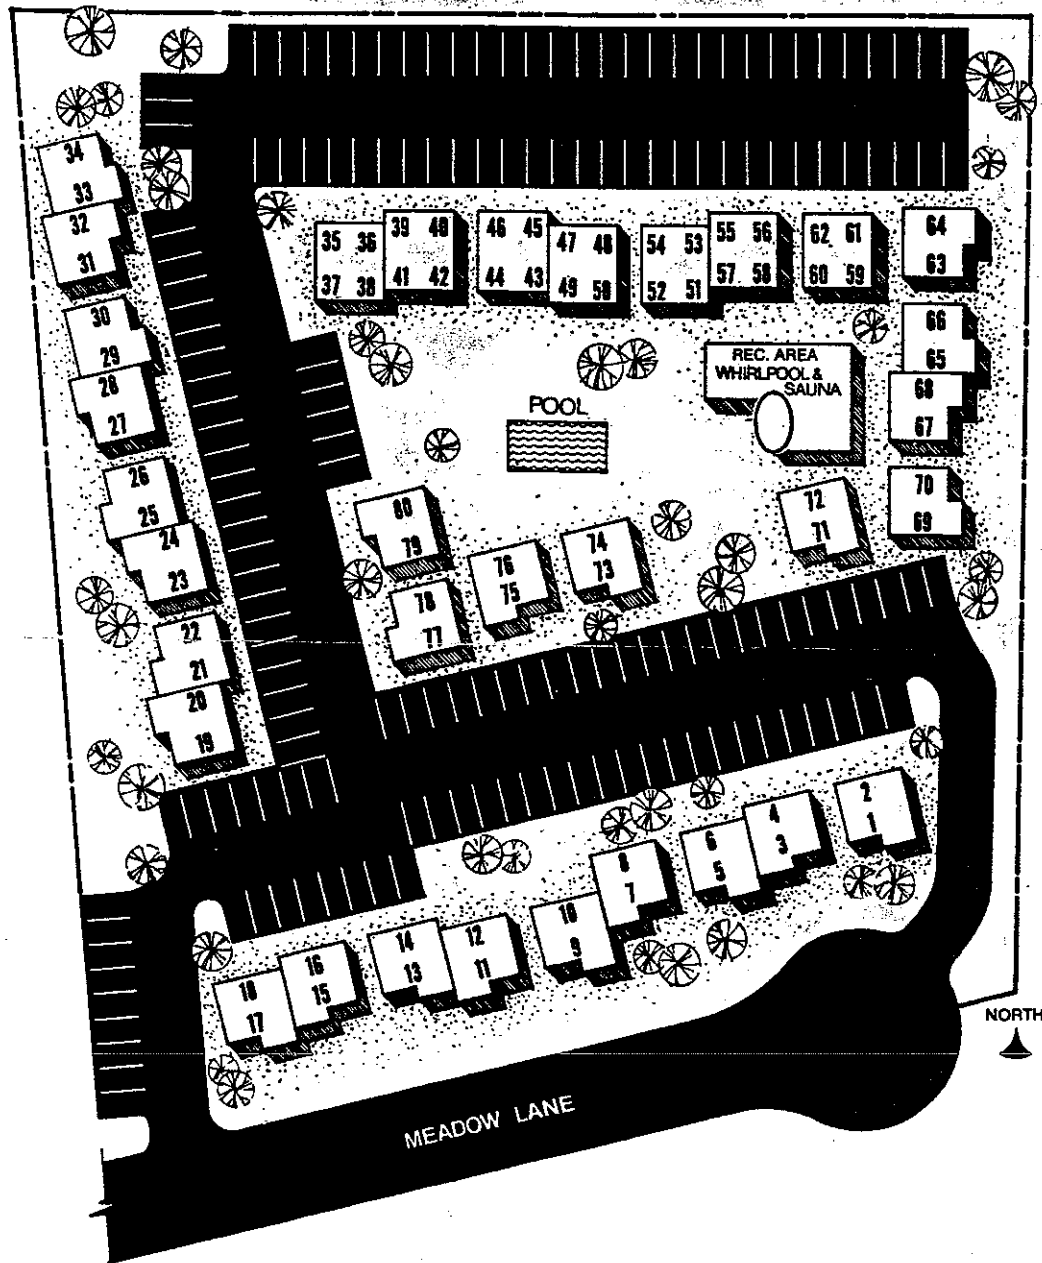

LA RESIDENCE
 (Managers Unit No. H5)
 (Phase 4 No. N5)

Sierra Nevada Rd

Azmuth Rd.

Private Rd.

The Tavern

Chateau Road

- "J" - Jacuzzi
- "S" - Sauna
- "P" - Phone
- "SP" - Swimming Pool

umstances which
rich also makes sound
ta Blanc. A perfect
kind of relaxing.

MEADOW

stacular views of
a Vista Blanc blends
yle.

in such a way that
whether you're here for
fireplaces in every
there just to

H
hirlpool, sauna or
n entertain in grand
a few games of

cept having
ion takes care of
l. You know what an
s. And how rarely
his.

LEGEND: EVEN NUMBER—UPPER
ODD NUMBER—LOWER