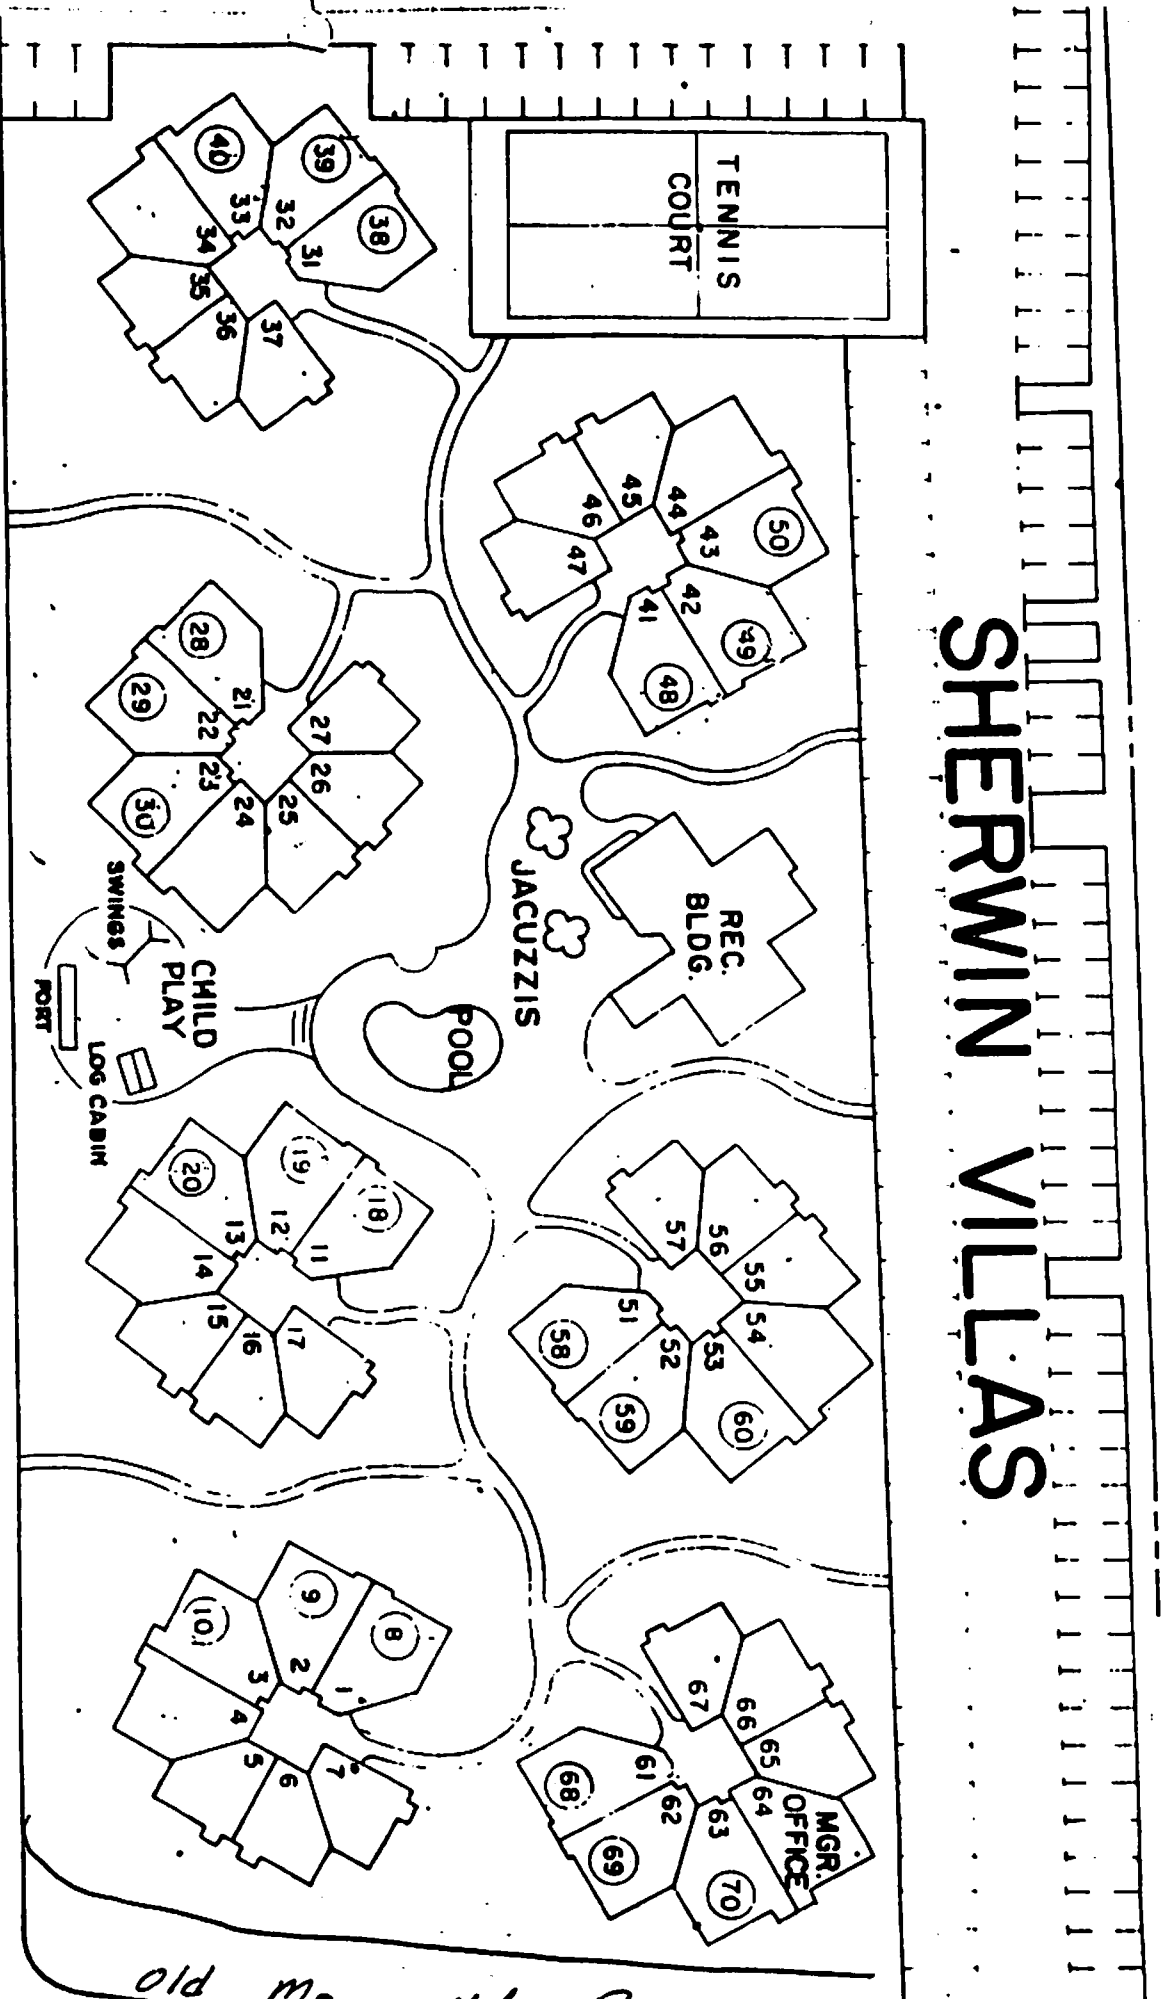

SHERWIN VILLAS

SHERWIN VILLAS

MERIDIAN

BOULEVARD

PLAN 1

The one-bedroom downstairs unit will accommodate only 4 people. The upstairs one-bedroom loft unit sleeps 5 persons (several units will accommodate 6 persons).

SHERWIN VILLAS

MERIDIAN

BOULEVARD

old map