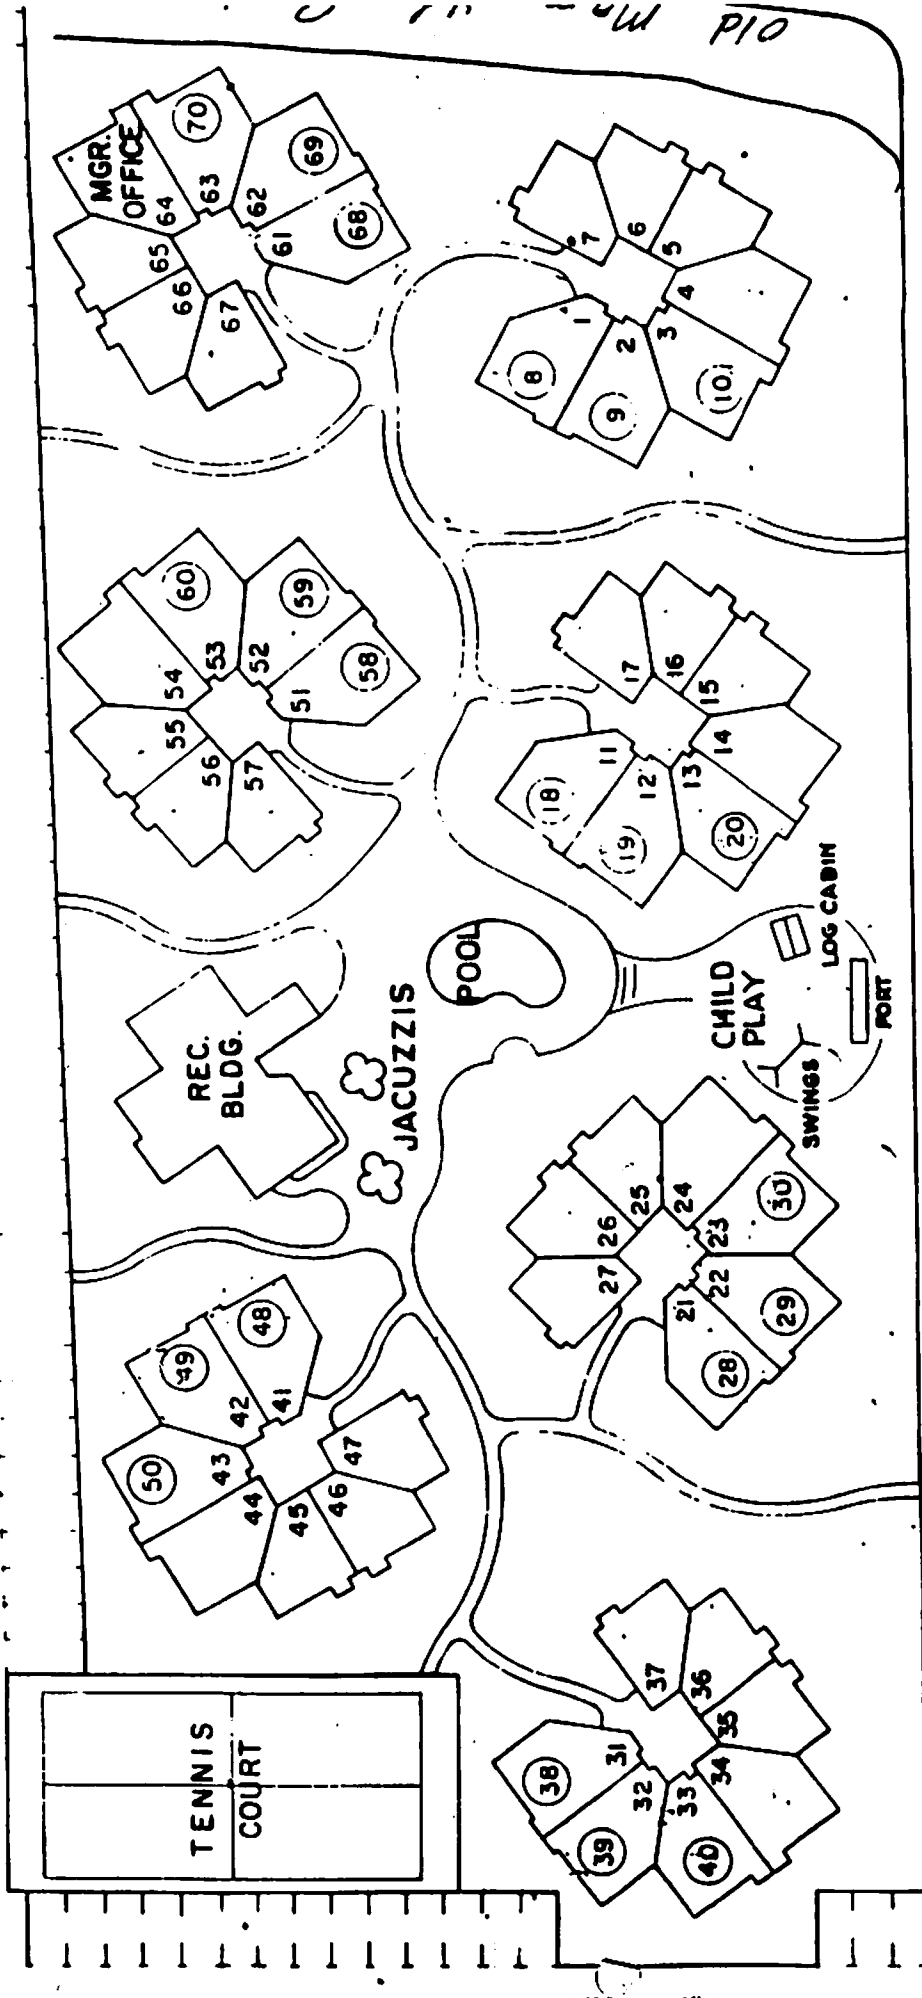

SHERWIN VILLAS

SHERWIN VILLAS

MERIDIAN

BOULEVARD

PLAN 1

The one-bedroom downstairs unit will accommodate only 4 people. The upstairs one-bedroom loft unit sleeps 5 persons (several units will accommodate 6 persons).

SHERWIN VILLAS

MERIDIAN

BOULEVARD

old map