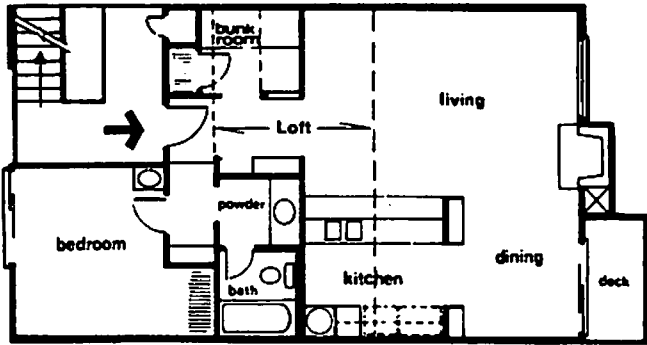

SHERWIN VILLAS

SHERWIN VILLAS

MERIDIAN

BOULEVARD

PLAN 1

The one-bedroom downstairs unit will accommodate only 4 people. The upstairs one-bedroom loft unit sleeps 5 persons (several units will accommodate 6 persons).

PLAN 2

The roomy two-bedroom model has an extra-large storage closet with 1½ baths, will accommodate 6 persons (several units will accommodate 7 persons). With the upstairs loft, some units sleep as many as 9 persons.

PLAN 1

The one-bedroom downstairs unit will accommodate only 4 people. The upstairs one-bedroom loft unit sleeps 5 persons (several units will accommodate 6 persons).

PLAN 2

The roomy two-bedroom model has an extra-large storage closet with 1½ baths, will accommodate 6 persons (several units will accommodate 7 persons). With the upstairs loft, some units sleep as many as 9 persons.