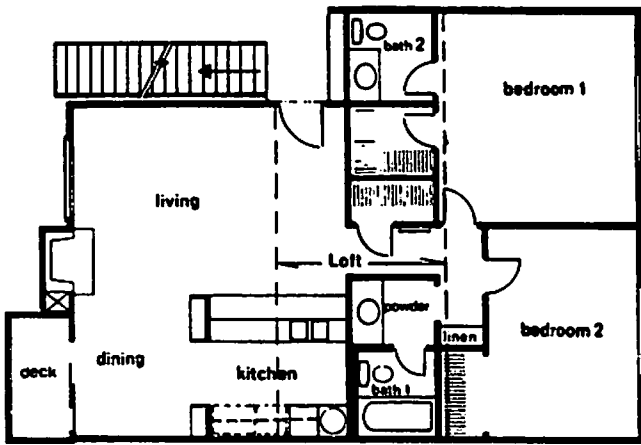

SHERWIN VILLAS

SHERWIN VILLAS

MERIDIAN

BOULEVARD

PLAN 1

The one-bedroom downstairs unit will accommodate only 4 people. The upstairs one-bedroom loft unit sleeps 5 persons (several units will accommodate 6 persons).

PLAN 2

The roomy two-bedroom model has an extra-large storage closet with 1½ baths, will accommodate 6 persons (several units will accommodate 7 persons). With the upstairs loft, some units sleep as many as 9 persons.

PLAN 1

The one-bedroom downstairs unit will accommodate only 4 people. The upstairs one-bedroom loft unit sleeps 5 persons (several units will accommodate 6 persons).

PLAN 2

The roomy two-bedroom model has an extra-large storage closet with 1½ baths, will accommodate 6 persons (several units will accommodate 7 persons). With the upstairs loft, some units sleep as many as 9 persons.