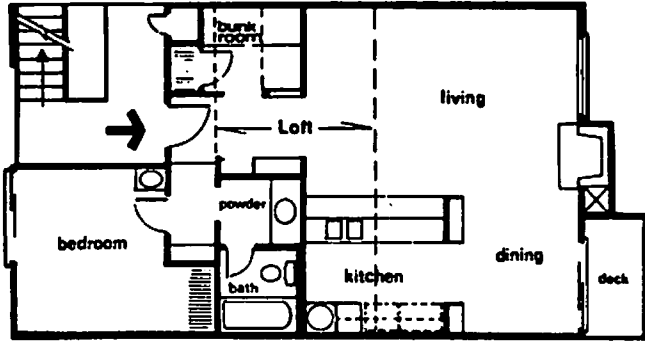

SHERWIN VILLAS

SHERWIN VILLAS

MERIDIAN

BOULEVARD

PLAN 1

The one-bedroom downstairs unit will accommodate only 4 people. The upstairs one-bedroom loft unit sleeps 5 persons (several units will accommodate 6 persons).

PLAN 2

The roomy two-bedroom model has an extra-large storage closet with 1½ baths, will accommodate 6 persons (several units will accommodate 7 persons). With the upstairs loft, some units sleep as many as 9 persons.

PLAN 1

The one-bedroom downstairs unit will accommodate only 4 people. The upstairs one-bedroom loft unit sleeps 5 persons (several units will accommodate 6 persons).

PLAN 2

The roomy two-bedroom model has an extra-large storage closet with 1½ baths, will accommodate 6 persons (several units will accommodate 7 persons). With the upstairs loft, some units sleep as many as 9 persons.