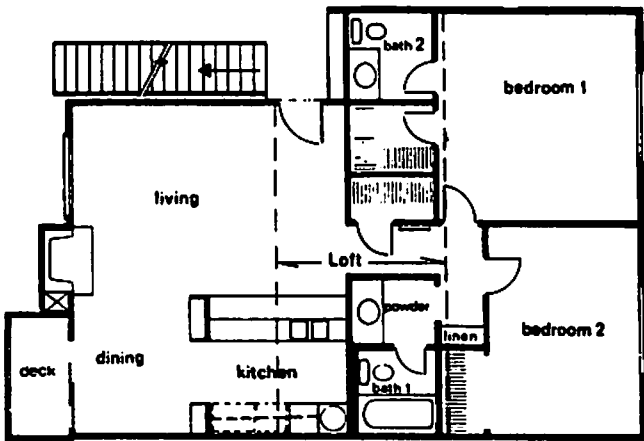

SHERWIN VILLAS

SHERWIN VILLAS

MERIDIAN

BOULEVARD

PLAN 1

The one-bedroom downstairs unit will accommodate only 4 people. The upstairs one-bedroom loft unit sleeps 5 persons (several units will accommodate 6 persons).

PLAN 2

The roomy two-bedroom model has an extra-large storage closet with 1½ baths, will accommodate 6 persons (several units will accommodate 7 persons). With the upstairs loft, some units sleep as many as 9 persons.

PLAN 1

The one-bedroom downstairs unit will accommodate only 4 people. The upstairs one-bedroom loft unit sleeps 5 persons (several units will accommodate 6 persons).

PLAN 2

The roomy two-bedroom model has an extra-large storage closet with 1½ baths, will accommodate 6 persons (several units will accommodate 7 persons). With the upstairs loft, some units sleep as many as 9 persons.