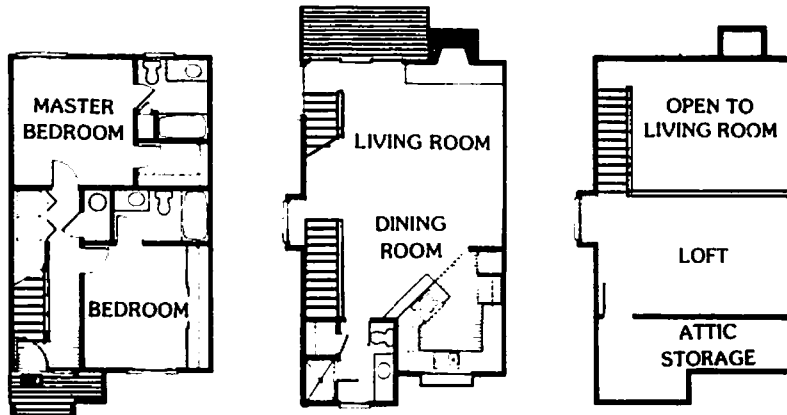

# SNOWFLOWER FLOOR PLANS

## THE POWDER BOWL

approximately 1400 square feet  
2 bedroom plus loft/3 bath townhomes

Financing packages available