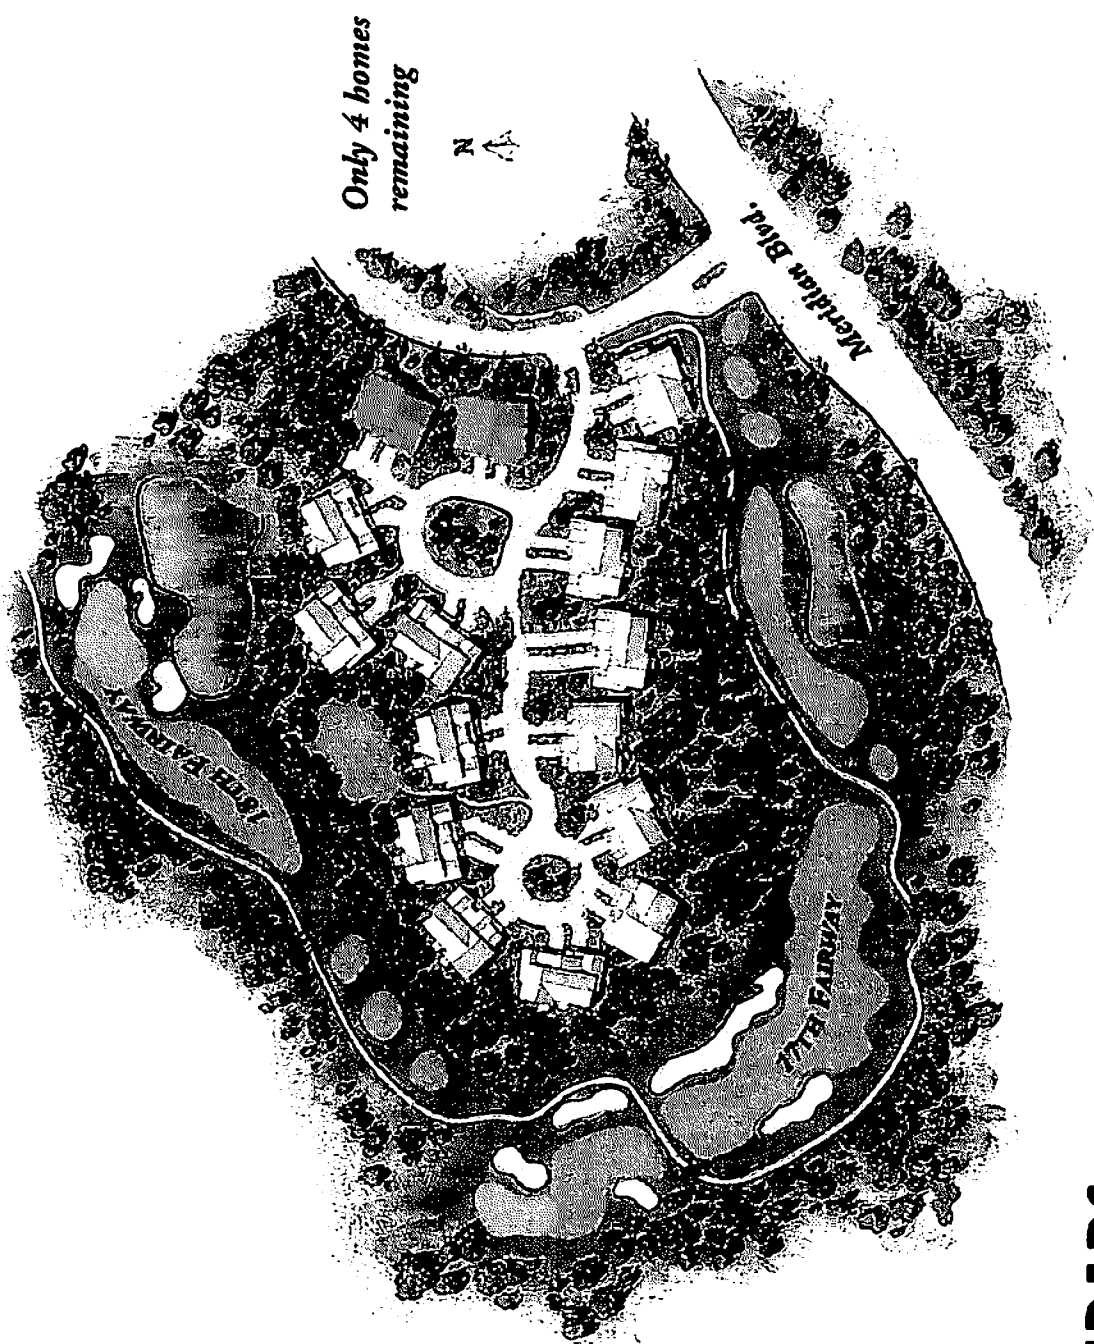

www.intrawestmammoth.com

MAMMOTH
California

INTRAWEST
California

THE TIMBERS

AT SIERRA STAR

THE TIMBERS

AT SIERRA STAR

Approximately 3,000 sq ft

Only 4 homes
remaining

Meridian Blvd.

THE TIMBERS

AT SIERRA STAR

These final four homes will complete this prestigious Sierra Star neighborhood, noted as one of Mammoth's most desirable addresses. Inspired by the world famous design of Greene & Greene Architecture.