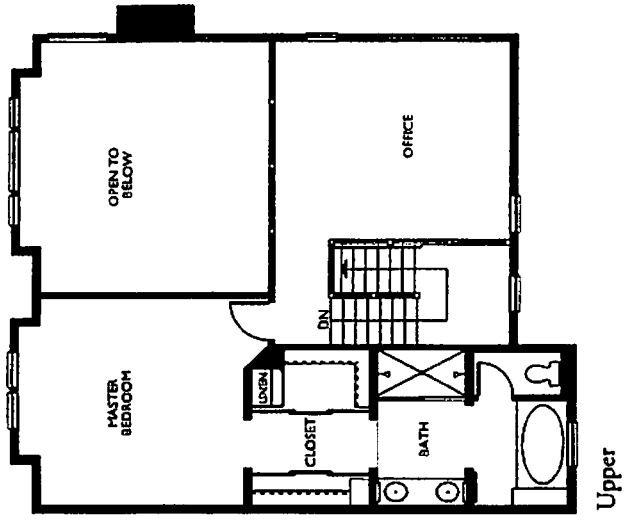

www.intrawestmammoth.com

MAMMOTH
California

INTRAWEST
California

THE TIMBERS

AT SIERRA STAR

THE TIMBERS

AT SIERRA STAR

Approximately 3,000 sq ft

- Open floor plan designed with entertainment in mind
- Wrought-iron door hardware on solid wood doors throughout the home
- GE Monogram Stainless steel appliance package, including an under-counter wine chiller
- Spacious granite top island equipped with a bar sink
- Granite slab counter tops in kitchen and all bathrooms
- Jado brushed nickel kitchen and bathroom faucets
- Hardwood and flagstone flooring throughout main floor
- Wool carpet in all bedrooms
- In-Floor Heat mats in select Bathrooms
- 6 person 'Altamar' jacuzzi tub on lower rear patio
- Custom stone tile work in kitchens and bathrooms
- Solid fir full height kitchen cabinets
- Fir trim at windows, interior doors & baseboards