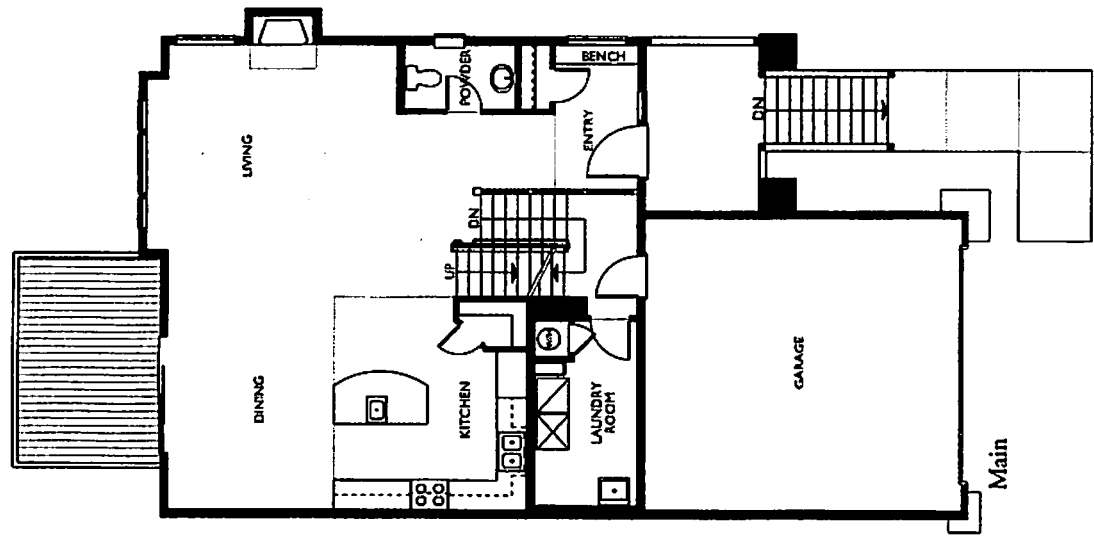

www.intrawestmammoth.com

MAMMOTH
California

INTRAWEST
California

THE TIMBERS

AT SIERRA STAR

THE TIMBERS

AT SIERRA STAR

Approximately 3,000 sq ft

- Open floor plan designed with entertainment in mind
- Wrought-iron door hardware on solid wood doors throughout the home
- GE Monogram Stainless steel appliance package, including an under-counter wine chiller
- Spacious granite top island equipped with a bar sink
- Granite slab counter tops in kitchen and all bathrooms
- Jado brushed nickel kitchen and bathroom faucets
- Hardwood and flagstone flooring throughout main floor
- Wool carpet in all bedrooms
- In-Floor Heat mats in select Bathrooms
- 6 person 'Altamar' jacuzzi tub on lower rear patio
- Custom stone tile work in kitchens and bathrooms
- Solid fir full height kitchen cabinets
- Fir trim at windows, interior doors & baseboards