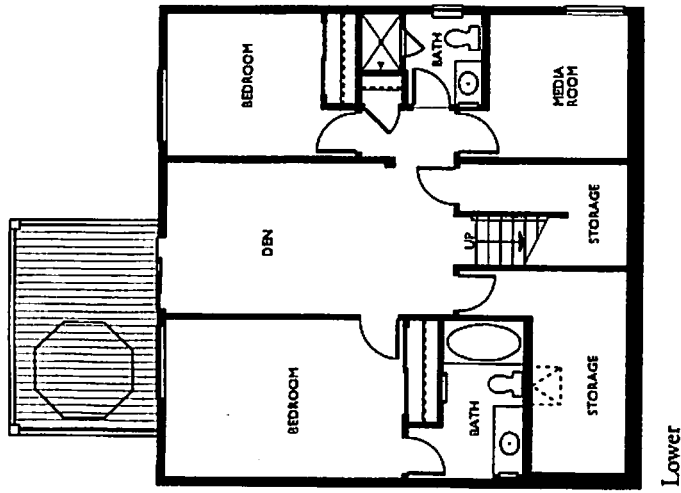

www.intrawestmammoth.com

MAMMOTH
California

INTRAWEST
California

THE TIMBERS

AT SIERRA STAR

THE TIMBERS

AT SIERRA STAR

Approximately 3,000 sq ft

- Open floor plan designed with entertainment in mind
- Wrought-iron door hardware on solid wood doors throughout the home
- GE Monogram Stainless steel appliance package, including an under-counter wine chiller
- Spacious granite top island equipped with a bar sink
- Granite slab counter tops in kitchen and all bathrooms
- Jado brushed nickel kitchen and bathroom faucets
- Hardwood and flagstone flooring throughout main floor
- Wool carpet in all bedrooms
- In-Floor Heat mats in select Bathrooms
- 6 person 'Altamar' jacuzzi tub on lower rear patio
- Custom stone tile work in kitchens and bathrooms
- Solid fir full height kitchen cabinets
- Fir trim at windows, interior doors & baseboards